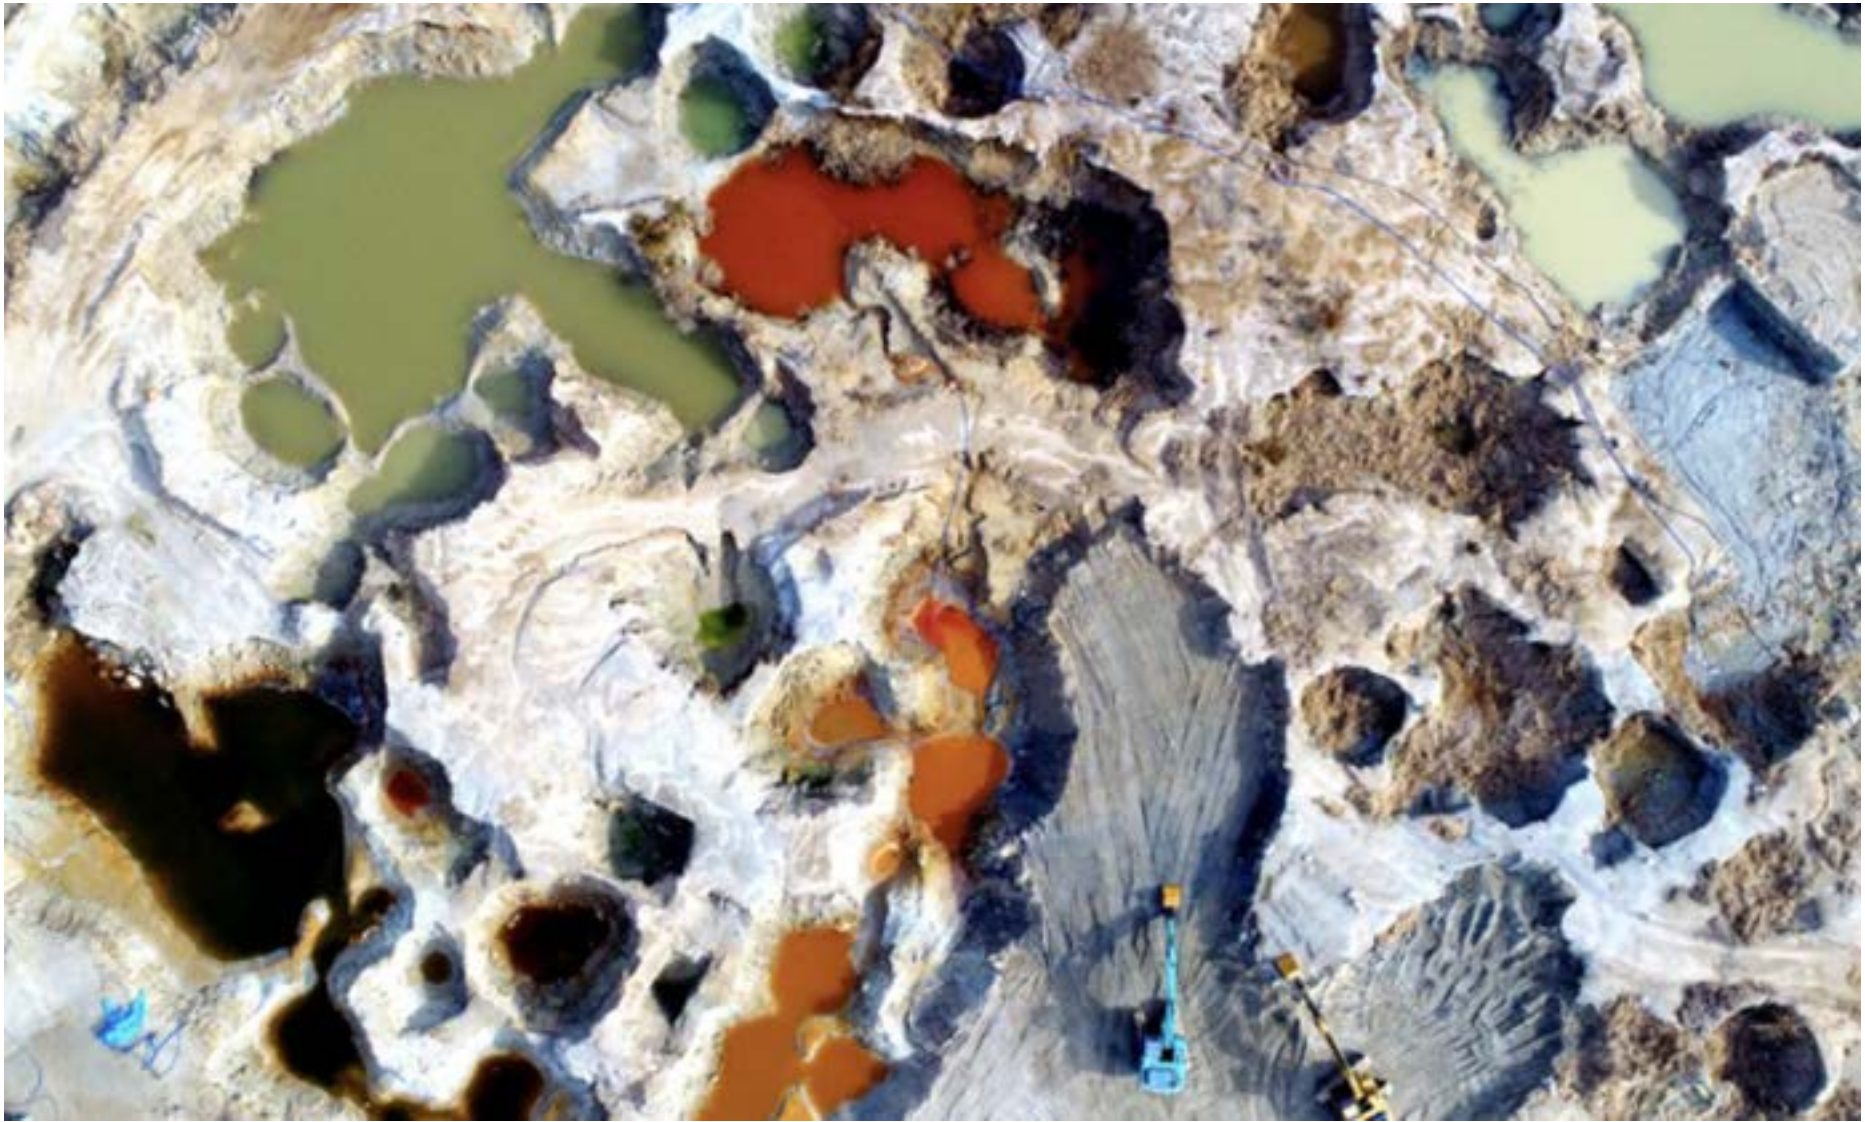

After the 10 years of fight in the court, the mediation was established in 2000. Discharging of waste that left in Teshima and restoration work of soil and water quality were promoted. More than 910,000 tons of waste was completed in 2017.

'Polluted groundwater seeping to the surface'
Fig. Asahi Shimbun Digital, 1st January 2018

瀬戸内国際芸術祭2010 Setouchi International Art Festival
 2010年7月19日 海の日 10月31日 土曜 7月19th [Marine Day] — October 31st, 2010