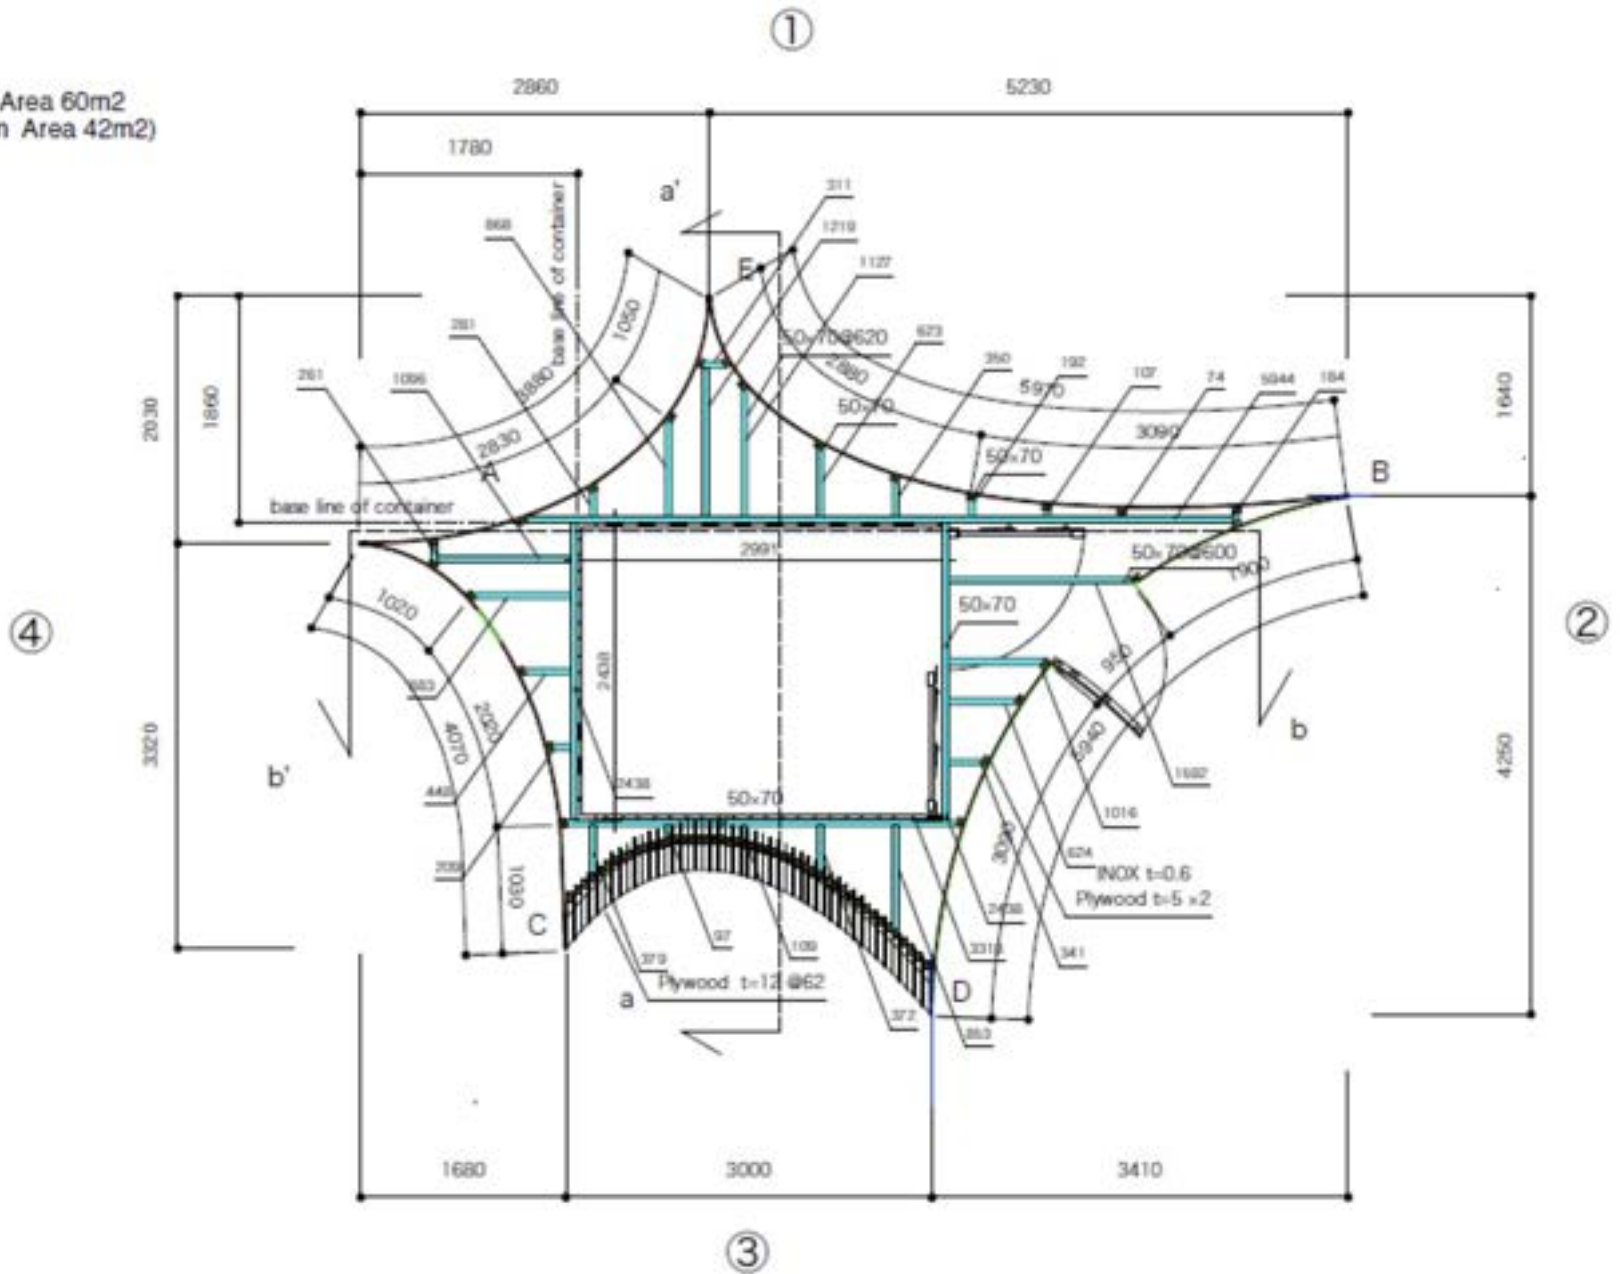

Seed Pavilion

Seed Pavilion 2018 | the Calanques National Park, Southern France

Seed Pavilion 2018 | the Calanques National Park, Southern France

Wall length 20m Area 60m²
 (Inox legngh 14m Area 42m²)

Seed Pavilion 2018 | the Calanques National Park, Southern France