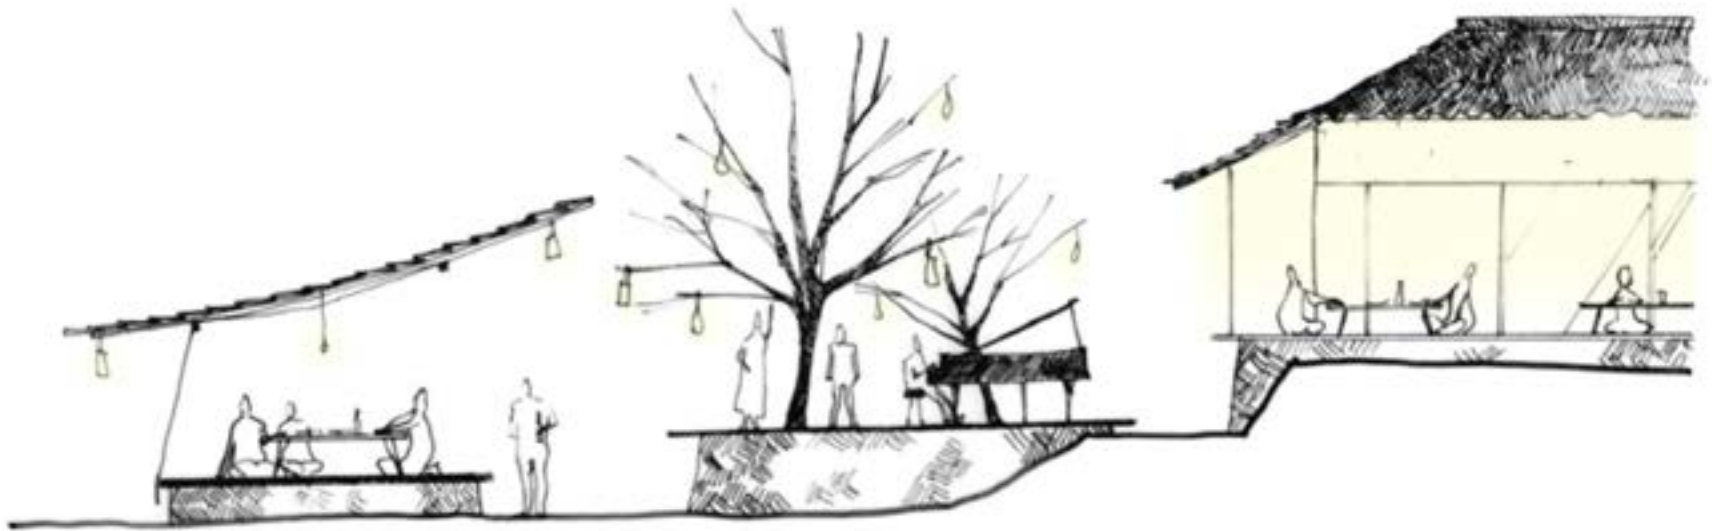

Setouchi International Art Festival 2010